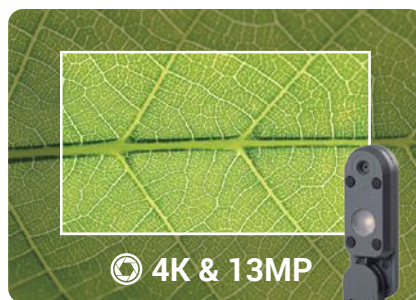

- Broadneck Elementary School, Arnold, Maryland, USA Theresa Brown
3rd Grade Teacher

4K 60fps

13 MP

23X
Digital Zoom

Dual Band
Wi-Fi

Rechargeable
Li-ion Battery

3-Year
Warranty

13-Megapixel Camera with 4K Quality

The 13-megapixel camera delivers 4K Ultra HD 60fps output resolution, creating remarkably detailed images of any object. Enjoy breathtaking video with no lag.

Fantastic USB Camera for Distance Learning

POWER YOUR TEACHING BY CONNECTING IN A SECOND

Highly Flexible Foldable Arm

Wired or Wireless Whichever You Prefer

AVerTouch Software

The flexible and adjustable arm allows users to capture A3 or larger papers. Also, never worry about upside-down images again. Thanks to the position indicator on the camera head, teachers can always rock an accurate and efficient display.